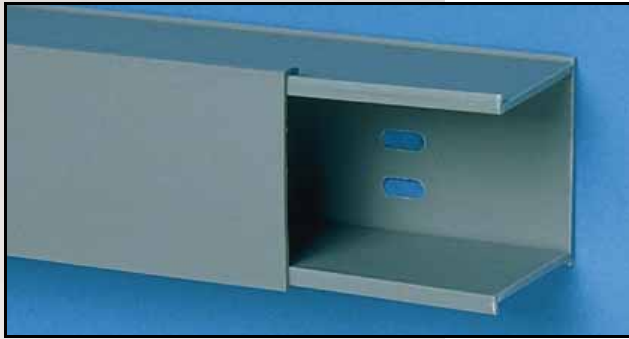

# PANDUCT® Type S — Solid Wall Raceway

## Type S Solid Wall Raceway

- Made of rigid PVC (See [pg. 34](#) for material specifications)
- Rated for continuous use temperatures up to 50°C (122°F)
- Available in a variety of colors as a standard part (See [page 36](#) for details)
- Provided with standard mounting holes (dimensions [page 31](#))
- Available without mounting holes (See ordering information below)
- Available with adhesive backing\* (See [page 22](#) for details)